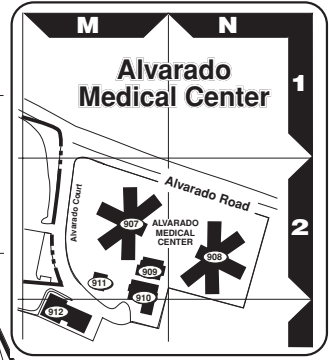

General Information

	Information Center	52, 59	H-5, I-4
	Information - Parking	60	I-3
	Transit Center	240	G-5
	Campus Boundary		
	Future Trolley Line		
	Construction Zone		

Bldg. No. Grid Key