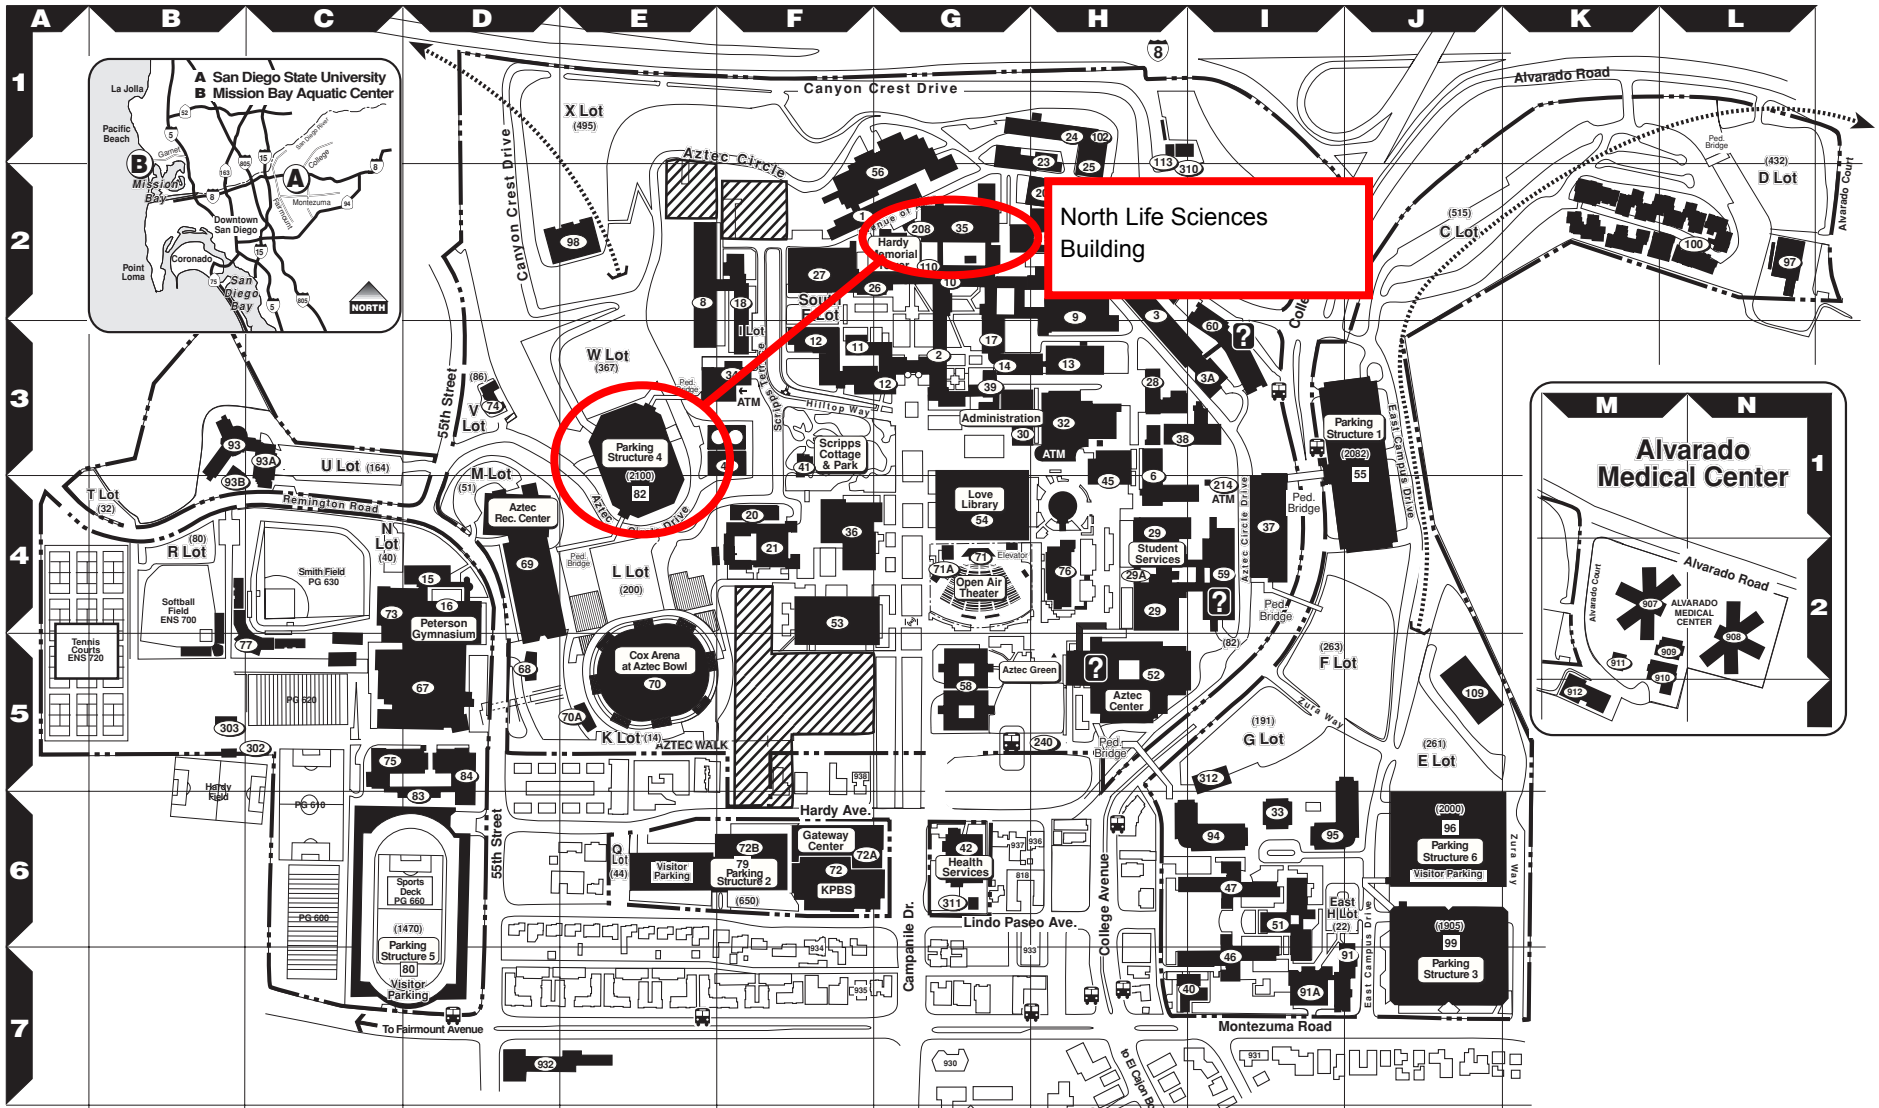

General Information

	Information Center	52, 59	H-5, I-4
	Information - Parking	60	I-3
	Transit Center	240	G-5
	Campus Boundary		
	Future Trolley Line		
	Construction Zone		

Bldg. No. Grid Key