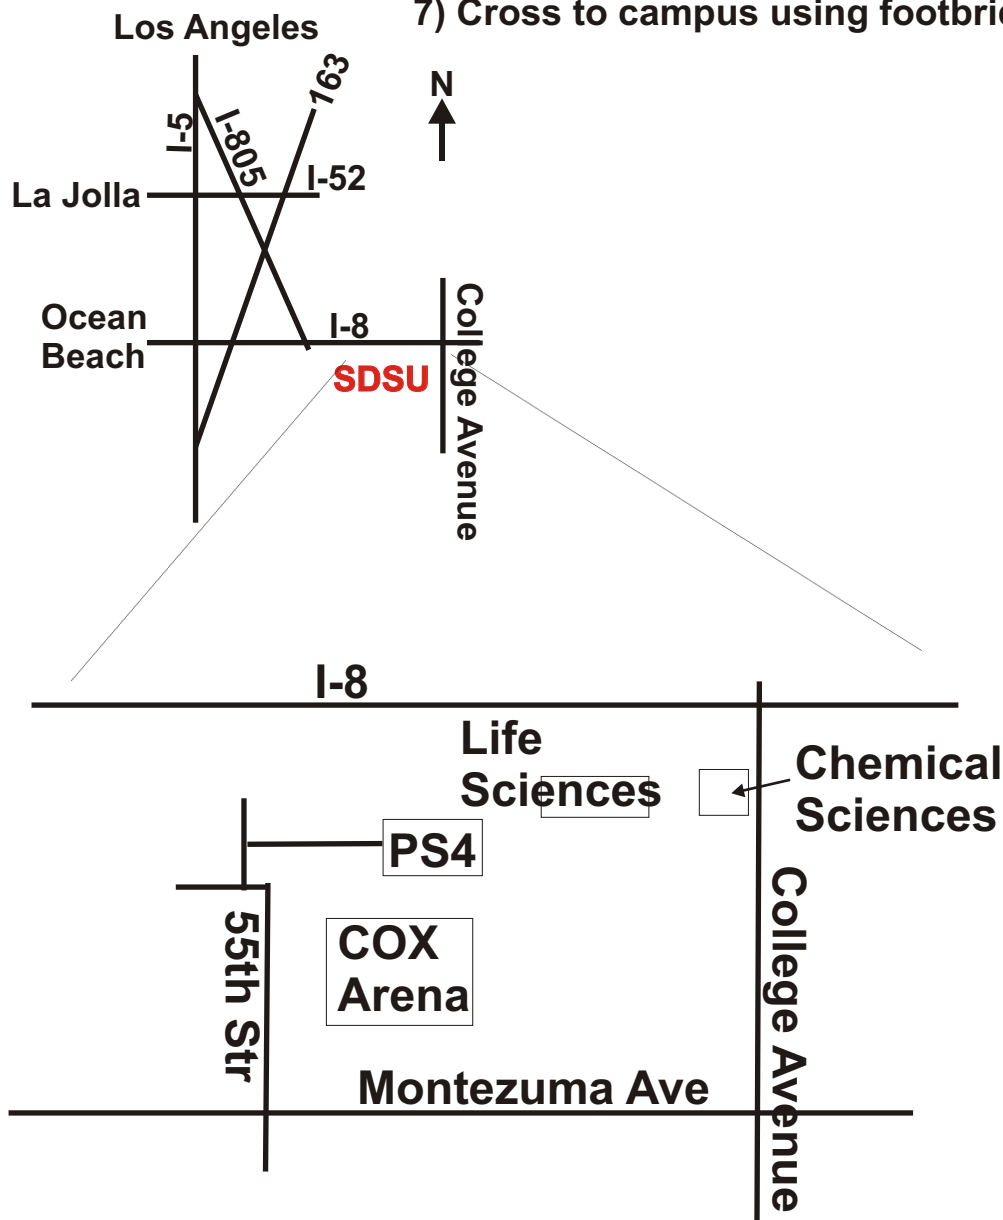

- 1) I-8 to College Avenue (turn right)
- 2) Just passed the 1st stop light, turn into little parking lot at base of the Chemical Sciences building and get a 1 day parking pass
- 3) Follow College Ave to Montezuma (turn right)
- 4) Turn right onto 55th Str. and go passed COX Arena
- 5) Follow 55th Str. to the right at stop light and continue to the right (down the hill)
- 6) Park in PS4
- 7) Cross to campus using footbridge (4th floor)

The Rohwer Lab is in North Life Sciences room 301
phone 619-594-1336
cell 619-857-1336

General Information

- | | | | |
|--|-----------------------|--------|----------|
| | Information Center | 52, 59 | H-5, I-4 |
| | Information - Parking | 60 | I-3 |
| | Transit Center | 240 | G-5 |
| | Campus Boundary | | |
| | Future Trolley Line | | |
| | Construction Zone | | |